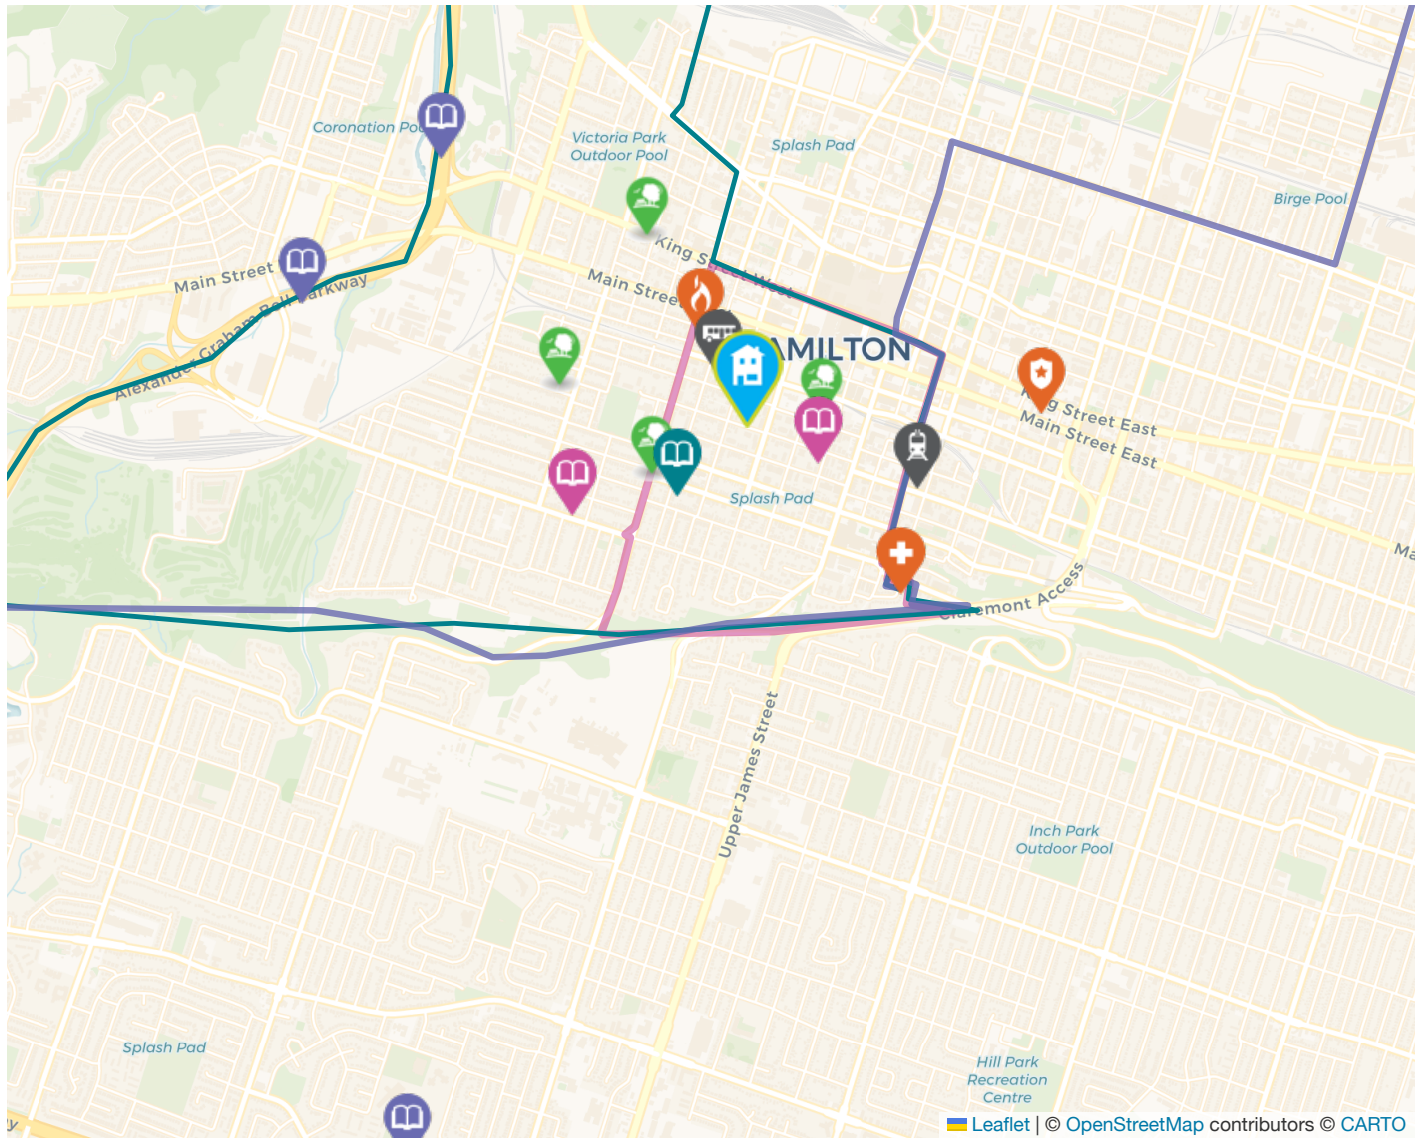

### **The nearest rail transit stop is Hamilton GO Centre**

 about a 12 minute walk - 0.87 KM

<https://www.gotransit.com/en/stations-stops-parking/find-a-station-or-stop/results?stationCode=HA>

## The nearest fire station is Hamilton Fire Station 11

0.31 KM away

**Address** 24 Ray Street South, Hamilton, ON L8P

<https://www.hamilton.ca/emergency-services/fire>

## The nearest police facility is Central Station

1.31 KM away

**Address** 155 King William St, Hamilton, ON L8R 1A7, Canada

<https://hamiltonpolice.on.ca/>

Leaflet | © OpenStreetMap contributors © CARTO

- Elementary Schools
- Middle Schools
- High Schools
- Transit
- Safety
- Elementary Attendance Zone
- Middle Attendance Zone
- High Attendance Zone
- Parks